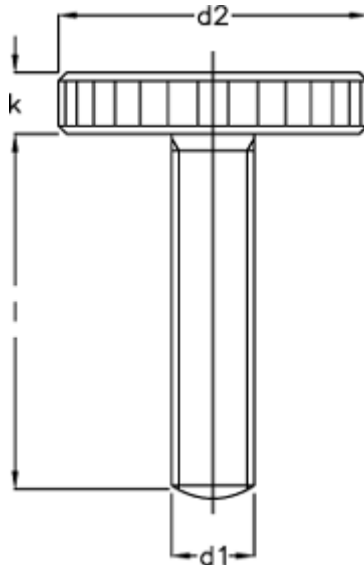

Article number: 20701619

Description: E+G Flat knurled thumb screw DIN 653-M6-20

## Measures

---

d1 = M6

d2 = 24

K = 5.0

Length l = 20